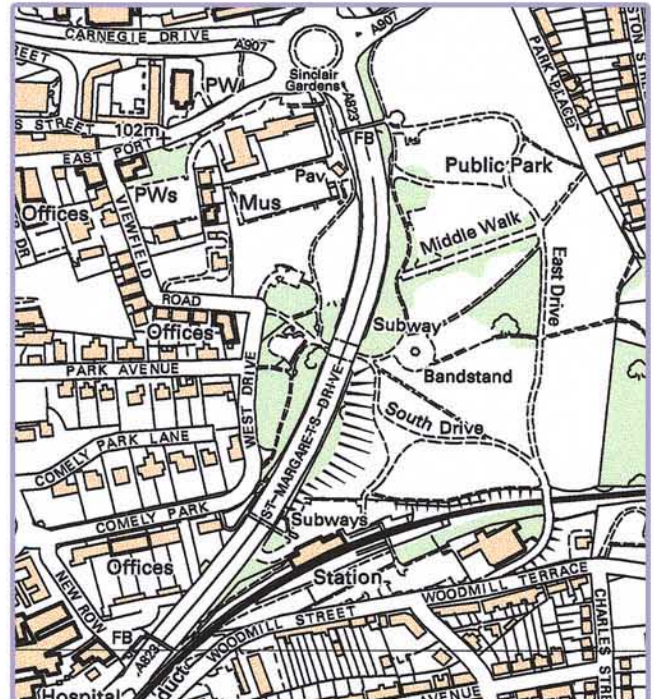

**Masonmap**

**Masonmap Dunfermline - Dickson Street - Dunfermline - FIFE - KY12 7SL**  
T: 01383 727261 F: 01383 739480 E: [dunfermline@masonmap.com](mailto:dunfermline@masonmap.com)

**From North and South, exit Junction 3 on M90**  
**Take A907 to Sinclair Gardens Roundabout**  
**Take first left on A823, continue to Viaduct**  
**Take third left to A906, Turn left at traffic lights**  
**Elgin Industrial Estate entrance on right before bridge**  
**Proceed to end of Industrial Estate**