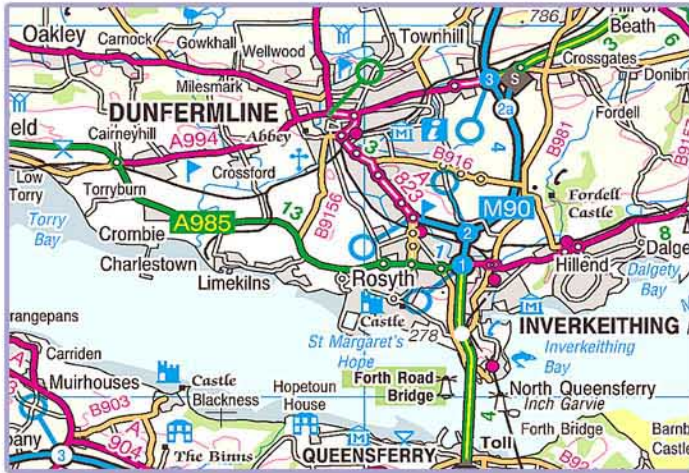

**Masonmap**

**Masonmap Dunfermline - Dickson Street - Dunfermline - FIFE - KY12 7SL**  
T: 01383 727261 F: 01383 739480 E: [dunfermline@masonmap.com](mailto:dunfermline@masonmap.com)

**From North and South, exit Junction 3 on M90**  
**Take A907 to Sinclair Gardens Roundabout**  
**Take first left on A823, continue to Viaduct**  
**Take third left to A906, Turn left at traffic lights**  
**Elgin Industrial Estate entrance on right before bridge**  
**Proceed to end of Industrial Estate**